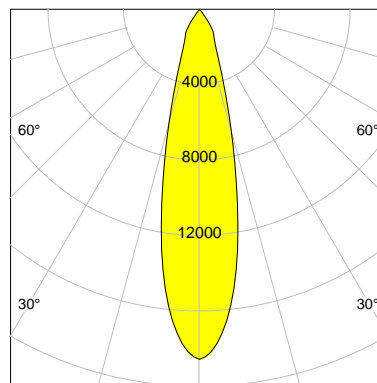

REFLECTOR

Technology	ULTRA
Material	Miro 4 Silver
FWHM	24°
FWTM	51°