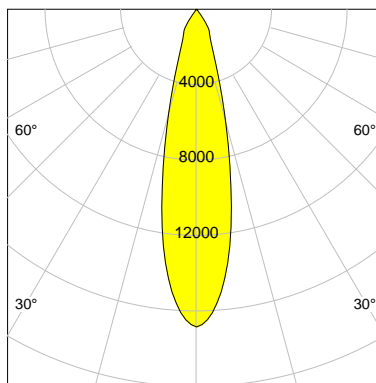

REFLECTOR

Technology	ULTRA
Material	Miro 4 Silver
FWHM	24°
FWTM	51°