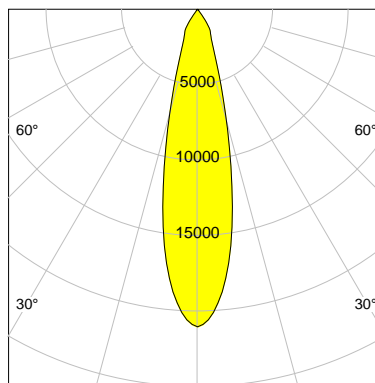

REFLECTOR

Technology	ULTRA
Material	Miro 4 Silver
FWHM	24°
FWTM	51°