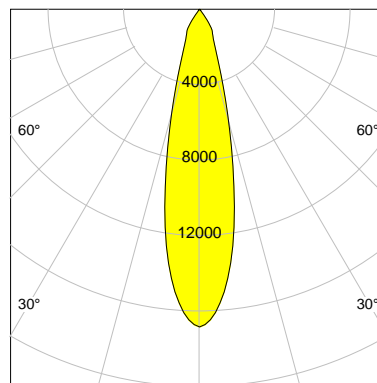

REFLECTOR

Technology	ULTRA
Material	Miro 4 Silver
FWHM	24°
FWTM	51°