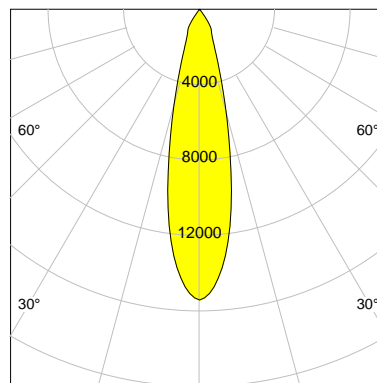

DESCRIPTION

Type	Track Spotlight
Article-number	141564L10538
Colour	black
Energy Consumption	31.1 W
Efficiency	126 lm/W
Luminous Flux	3917 lm
Current (sec)	800 mA
Protection Class	IP 20
Energy-Label	D
Cooling	Passive

LED

Color Temperature	2700K
Color Rendering	CRI 90
LES	15
Color Tolerance	2-Step McAdam
Planckian Curve	BBL
Spectrum	Warm White G7 HE+
Photobiological safety	RG1

ELECTRICAL

Power Supply	220-240, 50-60Hz
Safety Class	2
Startup Time	< 1s
Overload- / Shortcircuit Protection	
Wiring / Adapter	3-Phase Adapter
Max Luminaires MCB	B16A 27 pcs
Tracks	Global Stucchi Eutrac

Control

Control	On/Off
---------	--------

REFLECTOR

Technology	ULTRA
Material	Miro 4 Silver
FWHM	24°
FWTM	51°

I-max : 15403 cd *

UGR : 19.1 (4H/8H - 70/50/20)

H/m	D/m	E _{max} /lx/klm *
1.0	0.4	3932
2.0	0.9	983
3.0	1.3	437
4.0	1.7	246