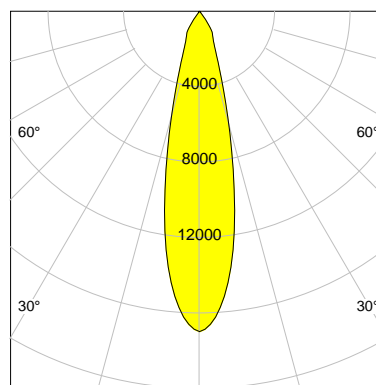

DESCRIPTION

Type	Track Spotlight
Article-number	141564L10539
Colour	black
Energy Consumption	35.4 W
Efficiency	122 lm/W
Luminous Flux	4315 lm
Current (sec)	900 mA
Protection Class	IP 20
Energy-Label	D
Cooling	Passive

LED

Color Temperature	2700K
Color Rendering	CRI 90
LES	15
Color Tolerance	2-Step McAdam
Planckian Curve	BBL
Spectrum	Warm White G7 HE+
Photobiological safety	RG1

ELECTRICAL

Power Supply	220-240, 50-60Hz
Safety Class	2
Startup Time	< 1s
Overload- / Shortcircuit Protection	
Wiring / Adapter	3-Phase Adapter
Max Luminaires MCB	B16A 27 pcs
Tracks	Global Stucchi Eutrac

Control

Control	On/Off
---------	--------

REFLECTOR

Technology	ULTRA
Material	Miro 4 Silver
FWHM	24°
FWTM	51°

I-max : 16968 cd *

UGR : 19.5 (4H/8H - 70/50/20)

H/m	D/m	E _{max} /lx/klm *
1.0	0.4	3932
2.0	0.9	983
3.0	1.3	437
4.0	1.7	246