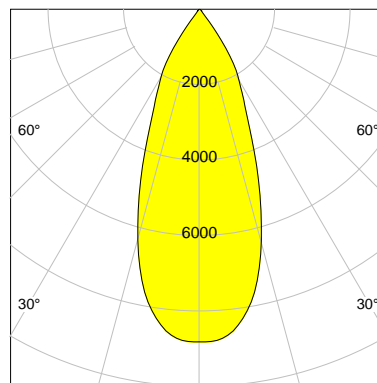

DESCRIPTION

Type	Track Spotlight
Article-number	141564L10545
Colour	silver
Energy Consumption	35.4 W
Efficiency	133 lm/W
Luminous Flux	4696 lm
Current (sec)	900 mA
Protection Class	IP 20
Energy-Label	D
Cooling	Passive

LED

Color Temperature	3500K
Color Rendering	CRI 90
LES	15
Color Tolerance	2-Step McAdam
Planckian Curve	BBBL
Spectrum	Premium White G7 HE+
Photobiological safety	RG1

ELECTRICAL

Power Supply	220-240, 50-60Hz
Safety Class	2
Startup Time	< 1s
Overload- / Shortcircuit Protection	
Wiring / Adapter	3-Phase Adapter
Max Luminaires MCB	B16A 27 pcs
Tracks	Global Stucchi Eutrac

Control

Control	On/Off
---------	--------

REFLECTOR

Technology	ULTRA
Material	Miro 4 Silver
FWHM	40°
FWTM	71°

I-max : 8812 cd *

UGR : 21.3 (4H/8H - 70/50/20)

H/m	D/m	E _{max} /lx/klm *
1.0	0.7	1876
2.0	1.5	469
3.0	2.2	208
4.0	2.9	117