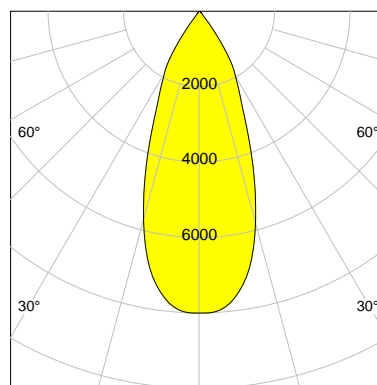

REFLECTOR

Technology	ULTRA
Material	Miro 4 Silver
FWHM	40°
FWTM	71°