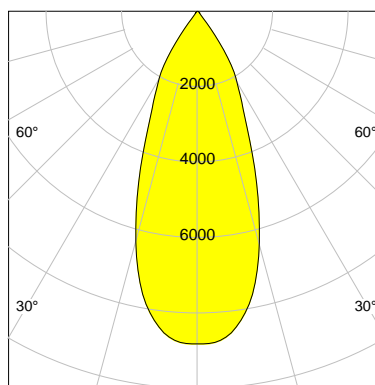

REFLECTOR

Technology	ULTRA
Material	Miro 4 Silver
FWHM	40°
FWTM	71°