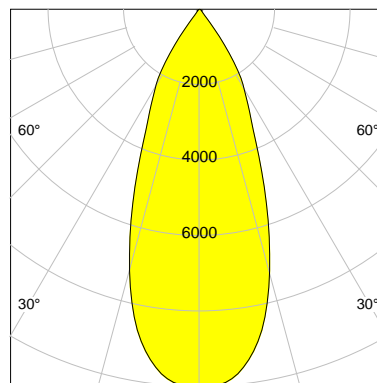

REFLECTOR

Technology	ULTRA
Material	Miro 4 Silver
FWHM	40°
FWTM	71°