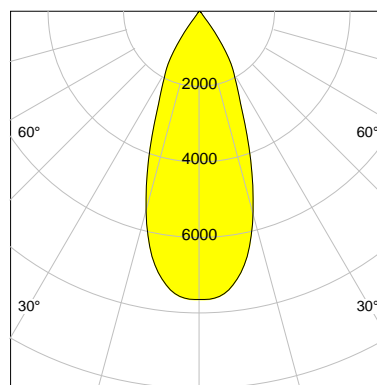

DESCRIPTION

Type	Track Spotlight
Article-number	141564L10551
Colour	white
Energy Consumption	35.4 W
Efficiency	115 lm/W
Luminous Flux	4069 lm
Current (sec)	900 mA
Protection Class	IP 20
Energy-Label	D
Cooling	Passive

LED

Color Temperature	4000K
Color Rendering	CRI 92
LES	15
Color Tolerance	3-Step McAdam
Planckian Curve	BBBL
Spectrum	Premium White G7
Photobiological safety	RG2

ELECTRICAL

Power Supply	220-240, 50-60Hz
Safety Class	2
Startup Time	< 1s
Overload- / Shortcircuit Protection	
Wiring / Adapter	3-Phase Adapter
Max Luminaires MCB	B16A 27 pcs
Tracks	Global Stucchi Eutrac

Control

Control	On/Off
---------	--------

REFLECTOR

Technology	ULTRA
Material	Miro 4 Silver
FWHM	40°
FWTM	71°

I-max : 7635 cd *

UGR : 20.8 (4H/8H - 70/50/20)

H/m	D/m	E _{max} /lx/klm *
1.0	0.7	1876
2.0	1.5	469
3.0	2.2	208
4.0	2.9	117