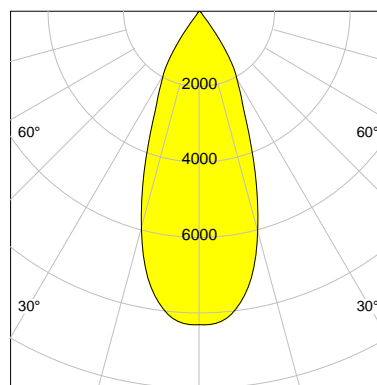

REFLECTOR

Technology	ULTRA
Material	Miro 4 Silver
FWHM	40°
FWTM	71°