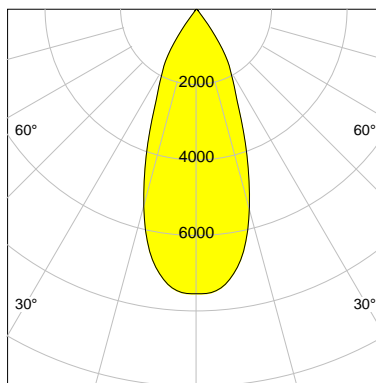

REFLECTOR

Technology	ULTRA
Material	Miro 4 Silver
FWHM	40°
FWTM	71°