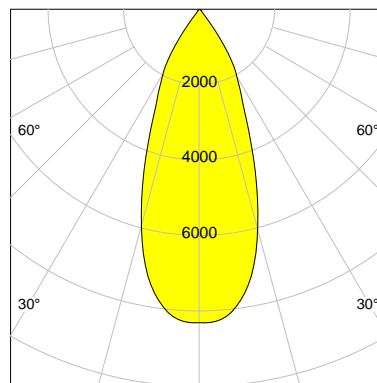

REFLECTOR

Technology	ULTRA
Material	Miro 4 Silver
FWHM	40°
FWTM	71°