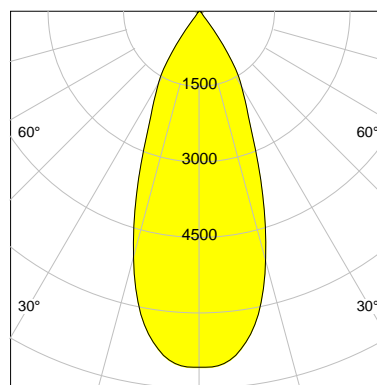

DESCRIPTION

Type	Track Spotlight
Article-number	141564L10573
Colour	white
Energy Consumption	35.4 W
Efficiency	107 lm/W
Luminous Flux	3770 lm
Current (sec)	900 mA
Protection Class	IP 20
Energy-Label	E
Cooling	Passive

LED

Color Temperature	3000K
Color Rendering	CRI 92
LES	15
Color Tolerance	3-Step McAdam
Planckian Curve	BBBL
Spectrum	Premium White G7
Photobiological safety	RG2

ELECTRICAL

Power Supply	220-240, 50-60Hz
Safety Class	2
Startup Time	< 1s
Overload- / Shortcircuit Protection	
Wiring / Adapter	3-Phase Adapter
Max Luminaires MCB	B16A 27 pcs
Tracks	Global Stucchi Eutrac

Control

Control	On/Off
---------	--------

REFLECTOR

Technology	ULTRA
Material	Miro 4 Silver
FWHM	40°
FWTM	71°

I-max : 7074 cd *

UGR : 20.6 (4H/8H - 70/50/20)

H/m	D/m	E _{max} /lx/klm *
1.0	0.7	1876
2.0	1.5	469
3.0	2.2	208
4.0	2.9	117