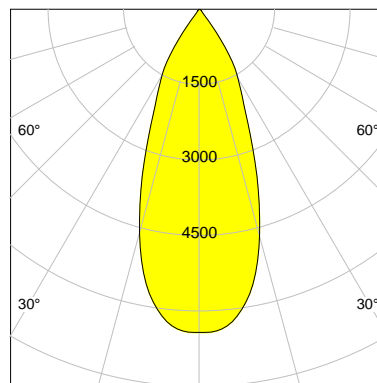

REFLECTOR

Technology	ULTRA
Material	Miro 4 Silver
FWHM	40°
FWTM	71°