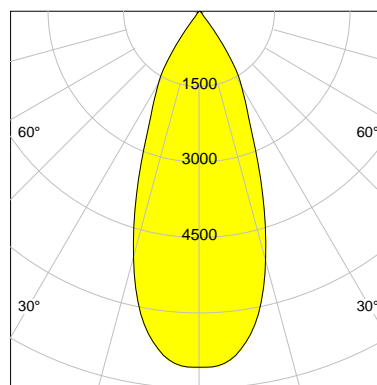

REFLECTOR

Technology	ULTRA
Material	Miro 4 Silver
FWHM	40°
FWTM	71°