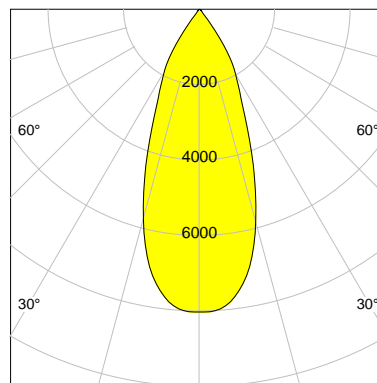

REFLECTOR

Technology	ULTRA
Material	Miro 4 Silver
FWHM	40°
FWTM	71°