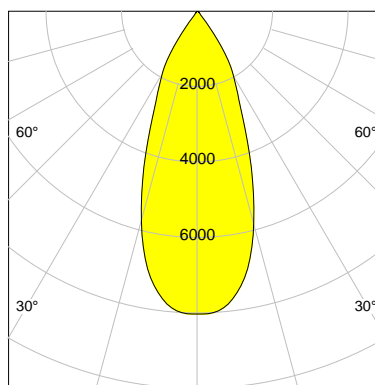

REFLECTOR

Technology	ULTRA
Material	Miro 4 Silver
FWHM	40°
FWTM	71°