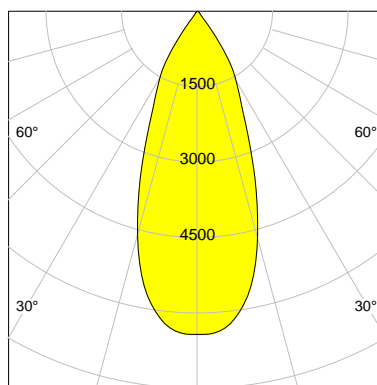

REFLECTOR

Technology	ULTRA
Material	Miro 4 Silver
FWHM	40°
FWTM	71°