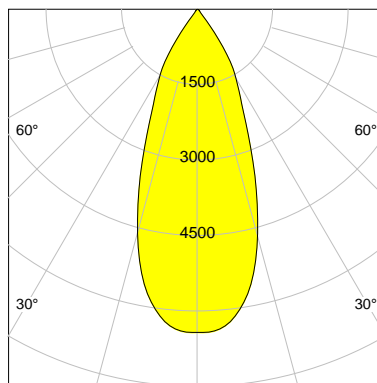

REFLECTOR

Technology	ULTRA
Material	Miro 4 Silver
FWHM	40°
FWTM	71°