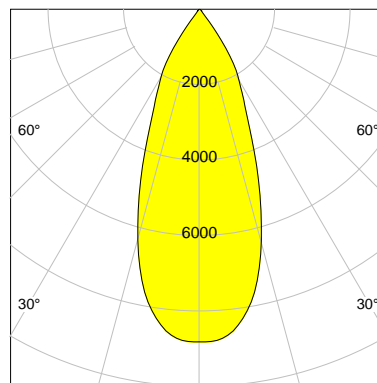

REFLECTOR

Technology	ULTRA
Material	Miro 4 Silver
FWHM	40°
FWTM	71°