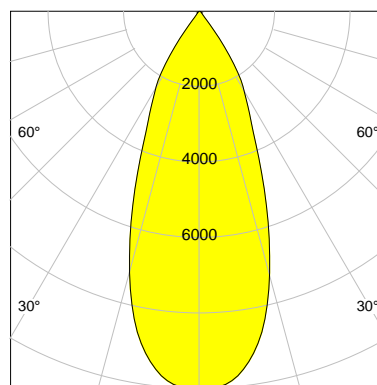

REFLECTOR

Technology	ULTRA
Material	Miro 4 Silver
FWHM	40°
FWTM	71°