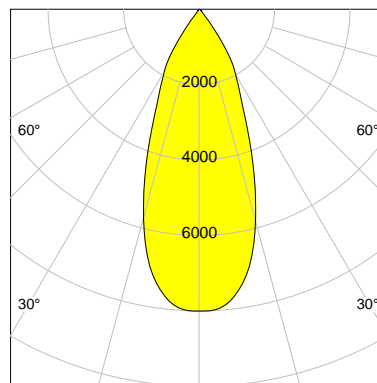

REFLECTOR

Technology	ULTRA
Material	Miro 4 Silver
FWHM	40°
FWTM	71°