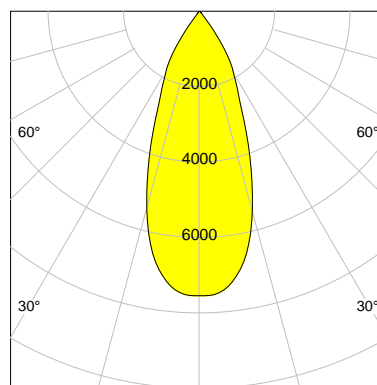

DESCRIPTION

Type	Track Spotlight
Article-number	141564L10628
Colour	black
Energy Consumption	31.1 W
Efficiency	129 lm/W
Luminous Flux	4017 lm
Current (sec)	800 mA
Protection Class	IP 20
Energy-Label	D
Cooling	Passive

LED

Color Temperature	3000K
Color Rendering	CRI 82
LES	15
Color Tolerance	3-Step McAdam
Planckian Curve	BBBL
Spectrum	Premium White G7
Photobiological safety	RG2

ELECTRICAL

Power Supply	220-240, 50-60Hz
Safety Class	2
Startup Time	< 1s
Overload- / Shortcircuit Protection	
Wiring / Adapter	3-Phase Adapter
Max Luminaires MCB	B16A 27 pcs
Tracks	Global Stucchi Eutrac

Control

Control	On/Off
---------	--------

REFLECTOR

Technology	ULTRA
Material	Miro 4 Silver
FWHM	40°
FWTM	71°

I-max : 7538 cd *

UGR : 20.8 (4H/8H - 70/50/20)

H/m	D/m	E _{max} /lx/klm *
1.0	0.7	1876
2.0	1.5	469
3.0	2.2	208
4.0	2.9	117