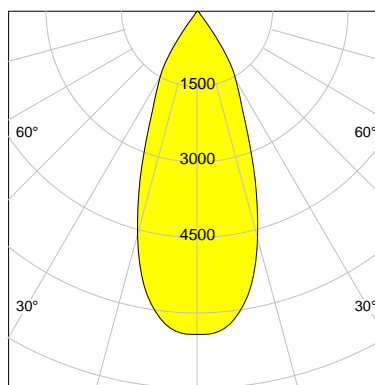

REFLECTOR

Technology	ULTRA
Material	Miro 4 Silver
FWHM	40°
FWTM	71°