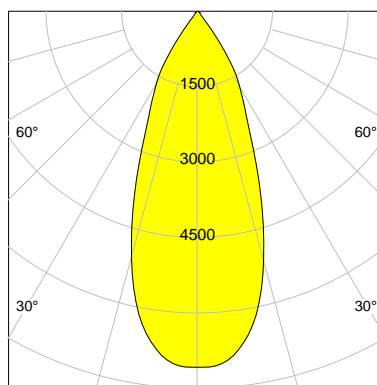

DESCRIPTION

Type	Track Spotlight
Article-number	141564L10644
Colour	black
Energy Consumption	35.4 W
Efficiency	107 lm/W
Luminous Flux	3770 lm
Current (sec)	900 mA
Protection Class	IP 20
Energy-Label	E
Cooling	Passive

LED

Color Temperature	3000K
Color Rendering	CRI 92
LES	15
Color Tolerance	3-Step McAdam
Planckian Curve	BBBL
Spectrum	Premium White G7
Photobiological safety	RG2

ELECTRICAL

Power Supply	220-240, 50-60Hz
Safety Class	2
Startup Time	< 1s
Overload- / Shortcircuit Protection	
Wiring / Adapter	3-Phase Adapter
Max Luminaires MCB	B16A 27 pcs
Tracks	Global Stucchi Eutrac

Control

Control	On/Off
---------	--------

REFLECTOR

Technology	ULTRA
Material	Miro 4 Silver
FWHM	40°
FWTM	71°

I-max : 7074 cd *

UGR : 20.6 (4H/8H - 70/50/20)

H/m	D/m	E _{max} /lx/klm *
1.0	0.7	1876
2.0	1.5	469
3.0	2.2	208
4.0	2.9	117