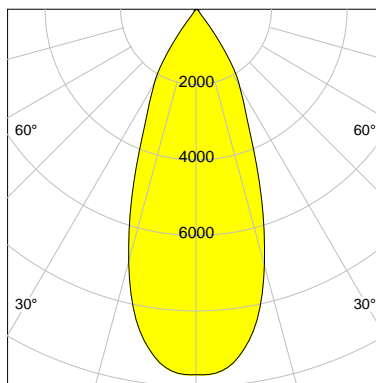

REFLECTOR

Technology	ULTRA
Material	Miro 4 Silver
FWHM	40°
FWTM	71°