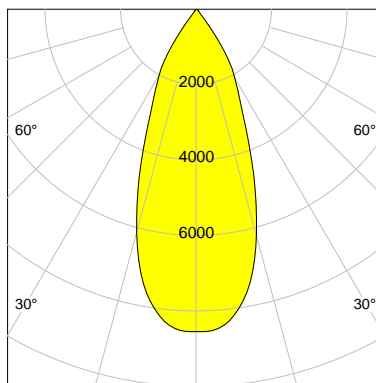

REFLECTOR

Technology	ULTRA
Material	Miro 4 Silver
FWHM	40°
FWTM	71°