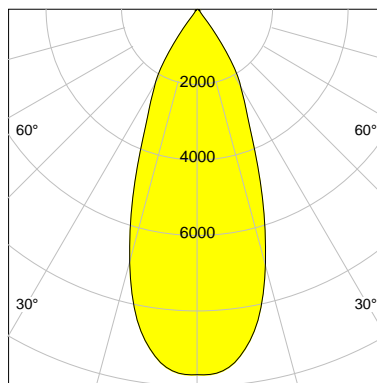

REFLECTOR

Technology	ULTRA
Material	Miro 4 Silver
FWHM	40°
FWTM	71°