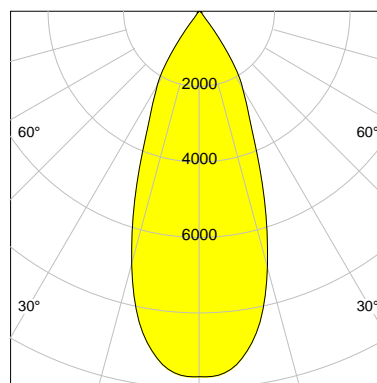

REFLECTOR

Technology	ULTRA
Material	Miro 4 Silver
FWHM	40°
FWTM	71°