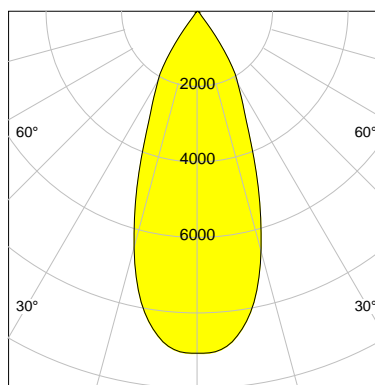

REFLECTOR

Technology	ULTRA
Material	Miro 4 Silver
FWHM	40°
FWTM	71°