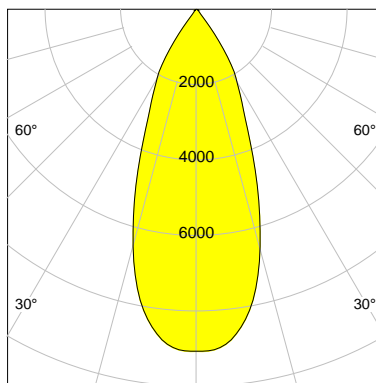

REFLECTOR

Technology	ULTRA
Material	Miro 4 Silver
FWHM	40°
FWTM	71°