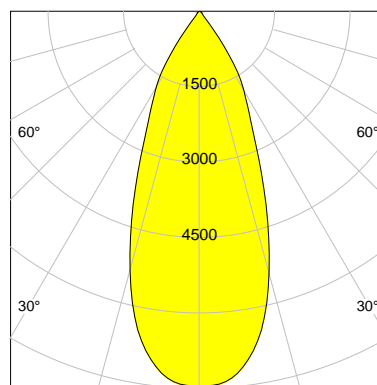

REFLECTOR

Technology	ULTRA
Material	Miro 4 Silver
FWHM	40°
FWTM	71°