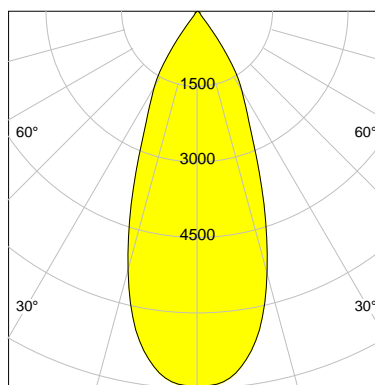

REFLECTOR

Technology	ULTRA
Material	Miro 4 Silver
FWHM	40°
FWTM	71°