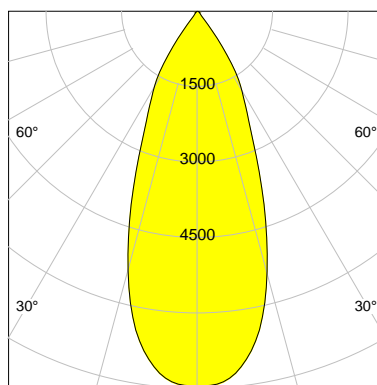

DESCRIPTION

Type	Track Spotlight
Article-number	141564L10727
Colour	silver
Energy Consumption	35.4 W
Efficiency	112 lm/W
Luminous Flux	3966 lm
Current (sec)	900 mA
Protection Class	IP 20
Energy-Label	E
Cooling	Passive

LED

Color Temperature	3000K
Color Rendering	CRI 92
LES	15
Color Tolerance	3-Step McAdam
Planckian Curve	BBBL
Spectrum	Premium White G7
Photobiological safety	RG2

ELECTRICAL

Power Supply	220-240, 50-60Hz
Safety Class	2
Startup Time	< 1s
Overload- / Shortcircuit Protection	
Wiring / Adapter	3-Phase Adapter
Max Luminaires MCB	B16A 27 pcs
Tracks	Global Stucchi Eutrac

Control

Control	On/Off
---------	--------

REFLECTOR

Technology	ULTRA
Material	Miro 4 Silver
FWHM	40°
FWTM	71°

I-max : 7442 cd *

UGR : 20.7 (4H/8H - 70/50/20)

H/m	D/m	E _{max} /lx/klm *
1.0	0.7	1876
2.0	1.5	469
3.0	2.2	208
4.0	2.9	117