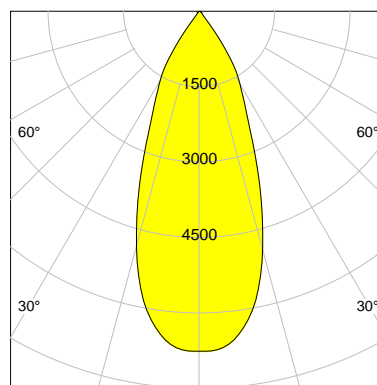

REFLECTOR

Technology	ULTRA
Material	Miro 4 Silver
FWHM	40°
FWTM	71°