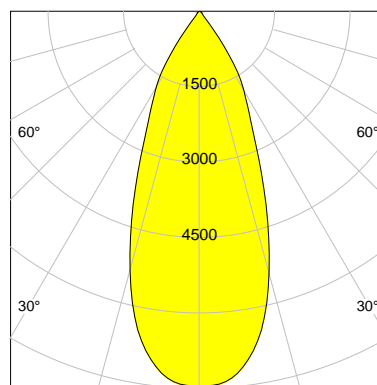

DESCRIPTION

Type	Track Spotlight
Article-number	141564L10730
Colour	black
Energy Consumption	35.4 W
Efficiency	112 lm/W
Luminous Flux	3966 lm
Current (sec)	900 mA
Protection Class	IP 20
Energy-Label	E
Cooling	Passive

LED

Color Temperature	3000K
Color Rendering	CRI 92
LES	15
Color Tolerance	3-Step McAdam
Planckian Curve	BBBL
Spectrum	Premium White G7
Photobiological safety	RG2

ELECTRICAL

Power Supply	220-240, 50-60Hz
Safety Class	2
Startup Time	< 1s
Overload- / Shortcircuit Protection	
Wiring / Adapter	3-Phase Adapter
Max Luminaires MCB	B16A 27 pcs
Tracks	Global Stucchi Eutrac

Control

Control	On/Off
---------	--------

REFLECTOR

Technology	ULTRA
Material	Miro 4 Silver
FWHM	40°
FWTM	71°

I-max : 7442 cd *

UGR : 20.7 (4H/8H - 70/50/20)

H/m	D/m	E _{max} /lx/klm *
1.0	0.7	1876
2.0	1.5	469
3.0	2.2	208
4.0	2.9	117