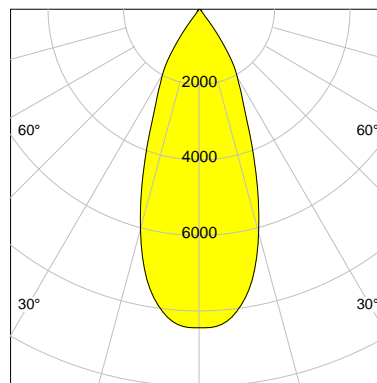

REFLECTOR

Technology	ULTRA
Material	Miro 4 Silver
FWHM	40°
FWTM	71°