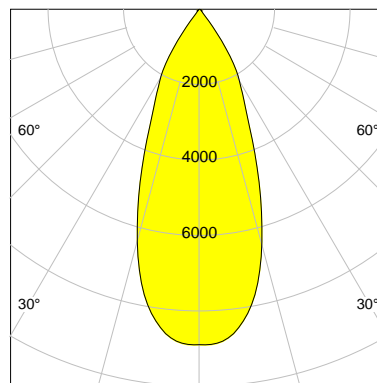

REFLECTOR

Technology	ULTRA
Material	Miro 4 Silver
FWHM	40°
FWTM	71°