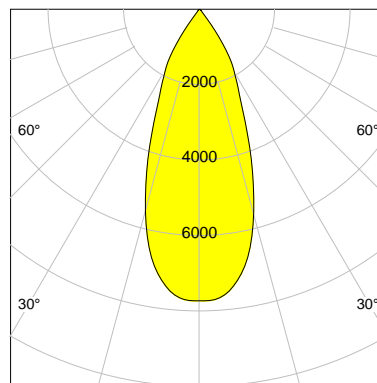

REFLECTOR

Technology	ULTRA
Material	Miro 4 Silver
FWHM	40°
FWTM	71°