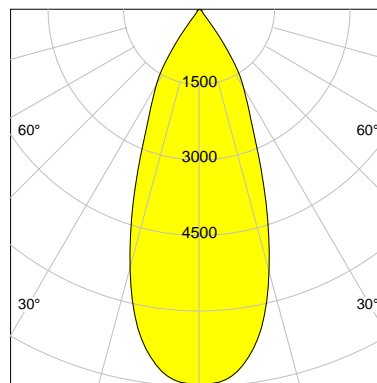

REFLECTOR

Technology	ULTRA
Material	Miro 4 Silver
FWHM	40°
FWTM	71°