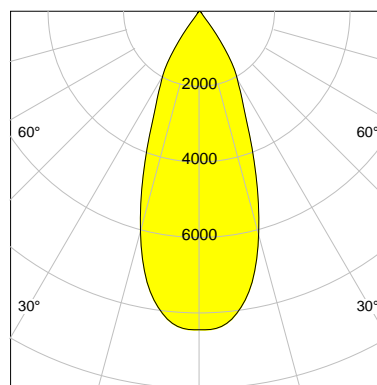

REFLECTOR

Technology	ULTRA
Material	Miro 4 Silver
FWHM	40°
FWTM	71°