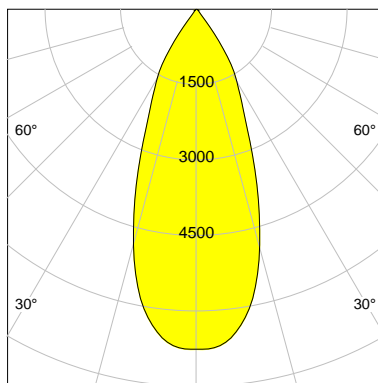

REFLECTOR

Technology	ULTRA
Material	Miro 4 Silver
FWHM	40°
FWTM	71°