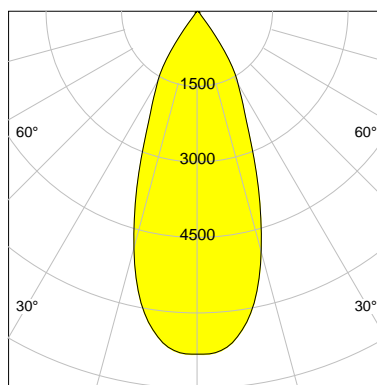

REFLECTOR

Technology	ULTRA
Material	Miro 4 Silver
FWHM	40°
FWTM	71°