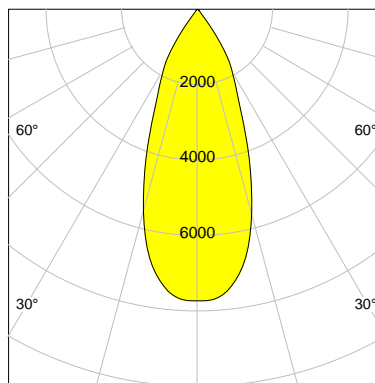

DESCRIPTION

Type	Track Spotlight
Article-number	141564L10800
Colour	black
Energy Consumption	42.0 W
Efficiency	98 lm/W
Luminous Flux	4117 lm
Current (sec)	1050 mA
Protection Class	IP 20
Energy-Label	E
Cooling	Passive

LED

Color Temperature	2700K
Color Rendering	CRI 92
LES	15
Color Tolerance	3-Step McAdam
Planckian Curve	BBL
Spectrum	Warm White G7
Photobiological safety	RG2

ELECTRICAL

Power Supply	220-240, 50-60Hz
Safety Class	2
Startup Time	< 1s
Overload- / Shortcircuit Protection	
Wiring / Adapter	3-Phase Adapter
Max Luminaires MCB	B16A 27 pcs
Tracks	Global Stucchi Eutrac

Control

Control	On/Off
---------	--------

REFLECTOR

Technology	ULTRA
Material	Miro 4 Silver
FWHM	40°
FWTM	71°

I-max : 7725 cd *

UGR : 20.9 (4H/8H - 70/50/20)

H/m	D/m	E _{max} /lx/klm *
1.0	0.7	1876
2.0	1.5	469
3.0	2.2	208
4.0	2.9	117