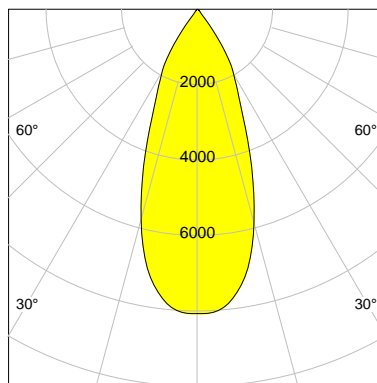

REFLECTOR

Technology	ULTRA
Material	Miro 4 Silver
FWHM	40°
FWTM	71°