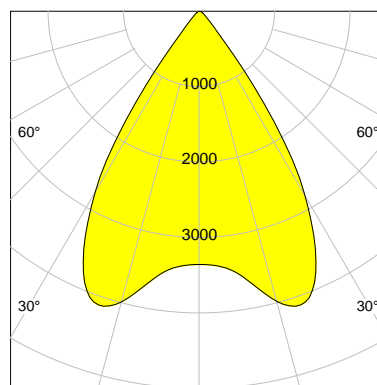

DESCRIPTION

Type	Track Spotlight
Article-number	141564L10818
Colour	black
Energy Consumption	31.1 W
Efficiency	139 lm/W
Luminous Flux	4312 lm
Current (sec)	800 mA
Protection Class	IP 20
Energy-Label	C
Cooling	Passive

LED

Color Temperature	4000K
Color Rendering	CRI 82
LES	15
Color Tolerance	3-Step McAdam
Planckian Curve	BBL
Spectrum	Neutral White G7
Photobiological safety	RG2

ELECTRICAL

Power Supply	220-240, 50-60Hz
Safety Class	2
Startup Time	< 1s
Overload- / Shortcircuit Protection	
Wiring / Adapter	3-Phase Adapter
Max Luminaires MCB	B16A 27 pcs
Tracks	Global Stucchi Eutrac

Control

Control	On/Off
---------	--------

REFLECTOR

Technology	ULTRA
Material	Miro 20 Silver
FWHM	66°
FWTM	80°

I-max : 4114 cd *

UGR : 23.6 (4H/8H - 70/50/20)

H/m	D/m	E _{max} /lx/klm *
1.0	1.3	778
2.0	2.6	194
3.0	3.9	86
4.0	5.2	49