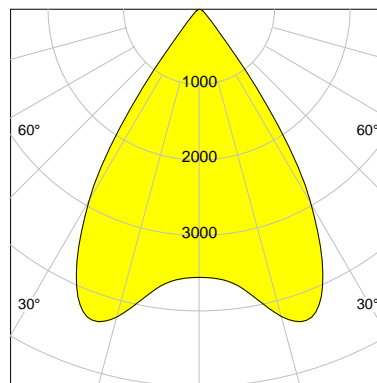

REFLECTOR

Technology	ULTRA
Material	Miro 20 Silver
FWHM	66°
FWTM	80°