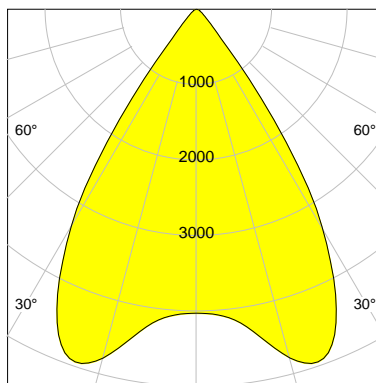

DESCRIPTION

Type	Track Spotlight
Article-number	141564L10833
Colour	black
Energy Consumption	42.0 W
Efficiency	123 lm/W
Luminous Flux	5177 lm
Current (sec)	1050 mA
Protection Class	IP 20
Energy-Label	D
Cooling	Passive

LED

Color Temperature	3000K
Color Rendering	CRI 90
LES	15
Color Tolerance	2-Step McAdam
Planckian Curve	BBBL
Spectrum	Premium White G7 HE+
Photobiological safety	RG1

ELECTRICAL

Power Supply	220-240, 50-60Hz
Safety Class	2
Startup Time	< 1s
Overload- / Shortcircuit Protection	
Wiring / Adapter	3-Phase Adapter
Max Luminaires MCB	B16A 27 pcs
Tracks	Global Stucchi Eutrac

Control

Control	On/Off
---------	--------

REFLECTOR

Technology	ULTRA
Material	Miro 20 Silver
FWHM	66°
FWTM	80°

I-max : 4939 cd *

UGR : 24.3 (4H/8H - 70/50/20)

H/m	D/m	E _{max} /lx/klm *
1.0	1.3	778
2.0	2.6	194
3.0	3.9	86
4.0	5.2	49